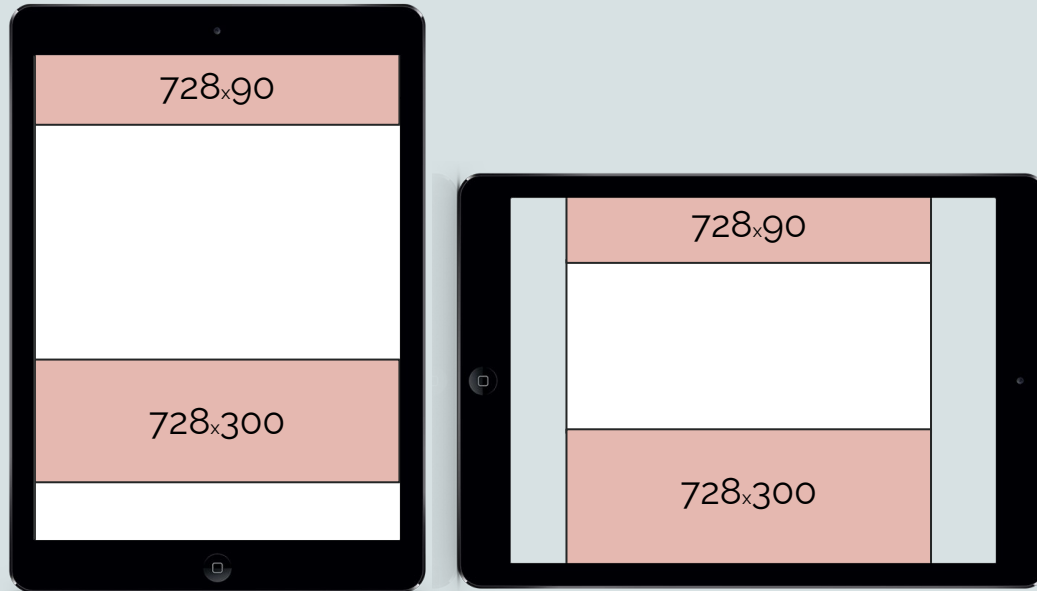

Mobile Interscroller

Specifications:

- JPG / PNG / GIF
- Max 200KB
- No animations

Important messages and logos must be placed **216 pixels** from the top and **445 pixels** from the bottom.

The bottom 445 pixels will only be visible to users with large screens (fx. Iphone 11 Pro Max)
Viewport: 600px.

Tablet banner

Desktop standard banner

Specifications:

- HTML5 banner
- JPG / PNG / GIF
- 3rd party tag
- Max 150 KB

Desktop mega banner

Specifications:

- HTML5 banner
- JPG / PNG / GIF
- 3rd party tag
- Max 150 KB

Wallpaper Size: 2560x1200
Standard banner Size: 930x180

Asset type:

Wallpaper is an Image (JPG, PNG), and
Standard banner comes as html5,
thirdparty tag or image.

Weights:

Wallpaper: Maximum 200 kb.
Standard banner: Maximum 150 kb

Desktop wallpaper | idenyt

Specifications:

Core Assets:

Wallpaper + Standard banner

Asset Specs (px):

Wallpaper Size: 2560x1200

Standard banner Size: 930x180

Asset type: