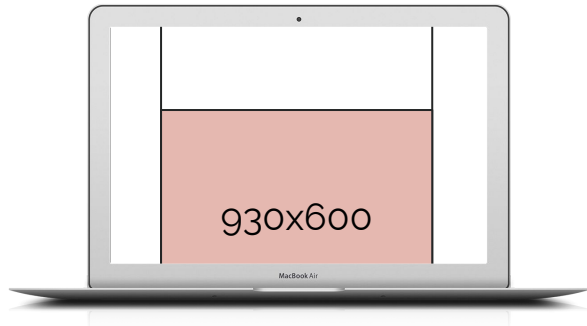

Mobile Interscroller

Specifications:

- JPG / PNG / GIF
- Max 200KB
- No animations

Important messages and logos must be placed **216 pixels** from the top and **445 pixels** from the bottom.

The bottom 445 pixels will only be visible to users with large screens (fx. Iphone 11 Pro Max)
Viewport: 600px.

Tablet banner

Desktop standard banner

Specifications:

- HTML5 banner
- JPG / PNG / GIF
- 3rd party tag
- Max 150 KB

Desktop mega banner

Specifications:

- HTML5 banner
- JPG / PNG / GIF
- 3rd party tag
- Max 150 KB

Skyscraper/ Sticky

Specifications:

- HTML5 banner
- JPG / PNG / GIF
- 3rd party tag
- Max 150 KB

Desktop wallpaper

Specifications:

Core Assets:

Wallpaper + Standard banner

Asset Specs (px):

Wallpaper Size: 2560x1200
Standard banner Size: 930x180

Asset type:

Wallpaper is an Image (JPG, PNG), and
Standard banner comes as html5,
thirdparty tag or image.

Weights:

Wallpaper: Maximum 200 kb.
Standard banner: Maximum 150 kb