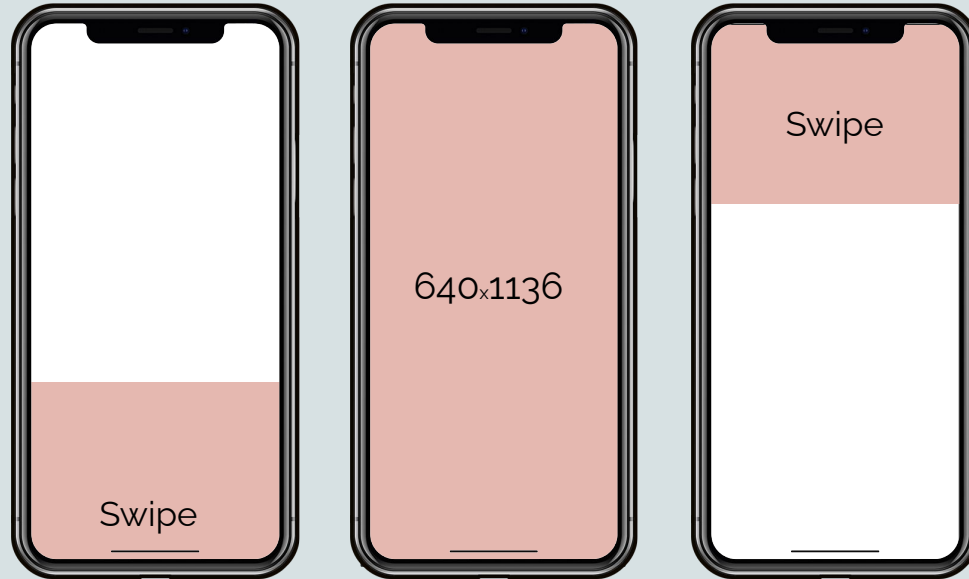

Benjamin Media & Bonnier Publications

All our advertising specifications for display formats

BENJAMIN
MEDIABENJAMIN
CREATIVE

Mobile standard banners

Specifications:

- HTML5 banner
- JPG / PNG / GIF
- 3rd party tag
- Max 150 KB

Mobile Interscroller

Specifications:

- JPG / PNG / GIF
- Max 200KB
- No animations

Important messages and logos must be placed **216 pixels** from the top and **445 pixels** from the bottom.

The bottom 445 pixels will only be visible to users with large screens (fx. Iphone 11 Pro Max)
Viewport: 600px.

Tablet banner

Desktop standard banner

Specifications:

- HTML5 banner
- JPG / PNG / GIF
- 3rd party tag
- Max 150 KB

Desktop mega banner

Specifications:

- HTML5 banner
- JPG / PNG / GIF
- 3rd party tag
- Max 150 KB

Desktop wallpaper | idenyt

Specifications:

Core Assets:

Wallpaper + Standard banner

Asset Specs (px):

Wallpaper Size: 2560x1200

Standard banner Size: 930x180

Asset type: