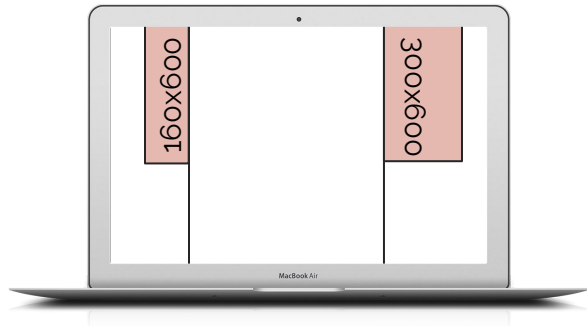

Mobile Interscroller

Specifications:

- JPG / PNG / GIF
- Max 200KB
- No animations

Important messages and logos must be placed **216 pixels** from the top and **445 pixels** from the bottom.

The bottom 445 pixels will only be visible to users with large screens (fx. Iphone 11 Pro Max)
Viewport: 600px.

Tablet banner

Desktop standard banner

Specifications:

- HTML5 banner
- JPG / PNG / GIF
- 3rd party tag
- Max 150 KB

Desktop mega banner

Specifications:

- HTML5 banner
- JPG / PNG / GIF
- 3rd party tag
- Max 150 KB

Skyscraper/ Sticky

Specifications:

- HTML5 banner
- JPG / PNG / GIF
- 3rd party tag
- Max 150 KB

Desktop wallpaper

Specifications:

Core Assets:

Wallpaper + Standard banner

Asset Specs (px):

Wallpaper Size: 2560x1200
Standard banner Size: 930x180

Asset type:

Wallpaper is an Image (JPG, PNG), and
Standard banner comes as html5,
thirdparty tag or image.

Weights:

Wallpaper: Maximum 200 kb.
Standard banner: Maximum 150 kb