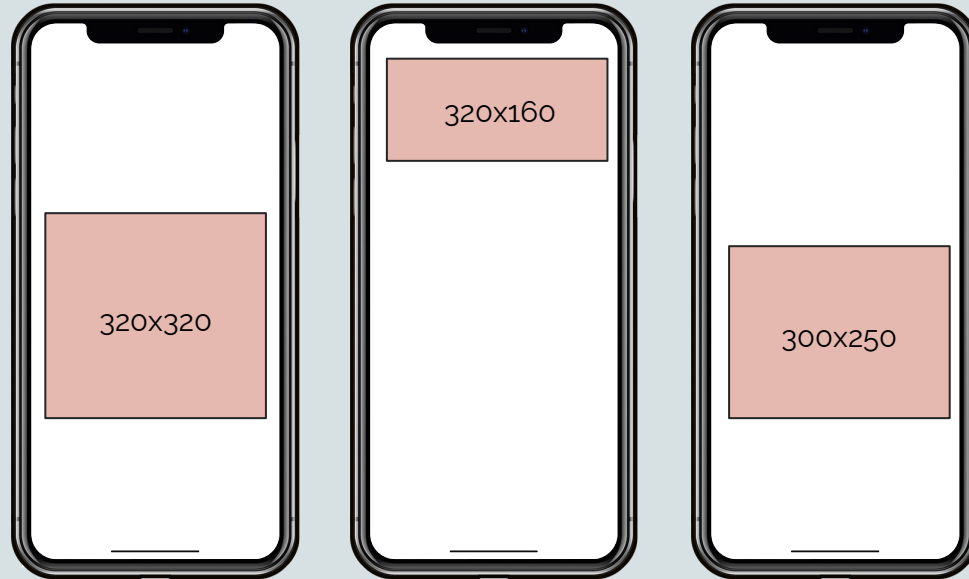

Mobile standard banners

Specifications:

- HTML5 banner
- JPG / PNG / GIF
- 3rd party tag
- Max 150 KB