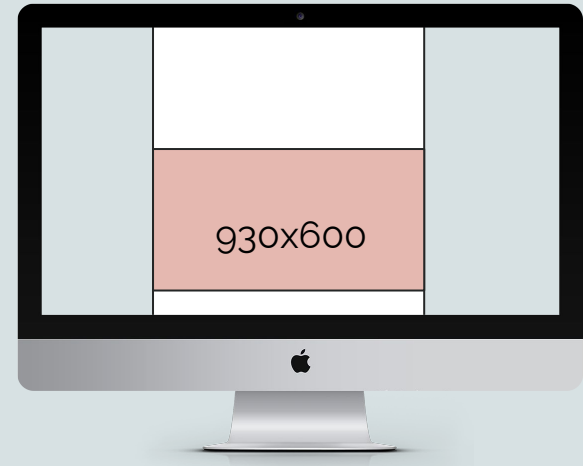

Mobile Interscroller

Specifications:

- JPG / PNG / GIF
- Max 200KB
- No animations

Important messages and logos must be placed **216 pixels** from the top and **445 pixels** from the bottom.

The bottom 445 pixels will only be visible to users with large screens (fx. Iphone 11 Pro Max)
Viewport: 600px.

Tablet banner

Desktop standard banner

Specifications:

- HTML5 banner
- JPG / PNG / GIF
- 3rd party tag
- Max 150 KB

Desktop mega banner

Specifications:

- HTML5 banner
- JPG / PNG / GIF
- 3rd party tag
- Max 150 KB

Wallpaper Size: 2560x1200
Standard banner Size: 930x180

Asset type:

Wallpaper is an Image (JPG, PNG), and
Standard banner comes as html5,
thirdparty tag or image.

Weights:

Wallpaper: Maximum 200 kb.
Standard banner: Maximum 150 kb

Desktop wallpaper | idenyt

Specifications:

Core Assets:

Wallpaper + Standard banner

Asset Specs (px):

Wallpaper Size: 2560x1200

Standard banner Size: 930x180

Asset type: