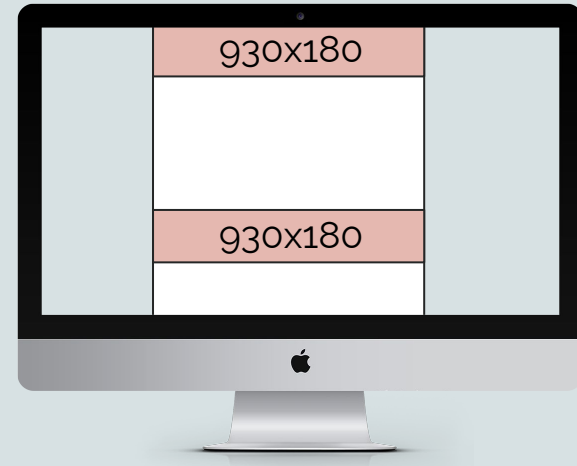

Mobile Interscroller

Specifications:

- JPG / PNG / GIF
- Max 200KB
- No animations

Important messages and logos must be placed **216 pixels** from the top and **445 pixels** from the bottom.

The bottom 445 pixels will only be visible to users with large screens (fx. Iphone 11 Pro Max)
Viewport: 600px.

Tablet banner

Desktop standard banner

Specifications:

- HTML5 banner
- JPG / PNG / GIF
- 3rd party tag
- Max 150 KB

Desktop mega banner

Specifications:

- HTML5 banner
- JPG / PNG / GIF
- 3rd party tag
- Max 150 KB

Wallpaper Size: 2560x1200
Standard banner Size: 930x180

Asset type:

Wallpaper is an Image (JPG, PNG), and
Standard banner comes as html5,
thirdparty tag or image.

Weights:

Wallpaper: Maximum 200 kb.
Standard banner: Maximum 150 kb

Desktop wallpaper | idenyt

Specifications:

Core Assets:

Wallpaper + Standard banner

Asset Specs (px):

Wallpaper Size: 2560x1200

Standard banner Size: 930x180

Asset type: