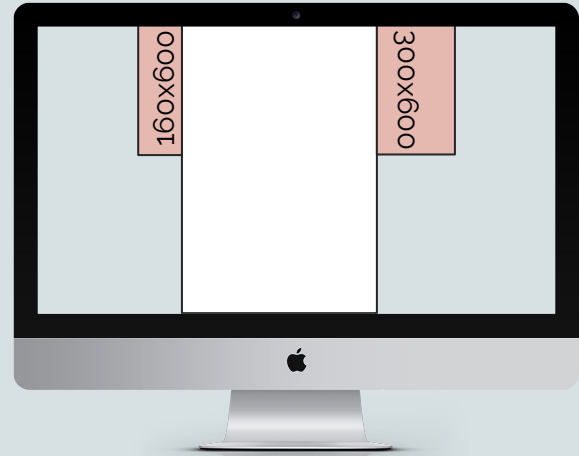

Skyscraper/ Sticky

Specifications:

- HTML5 banner
- JPG / PNG / GIF
- 3rd party tag
- Max 150 KB