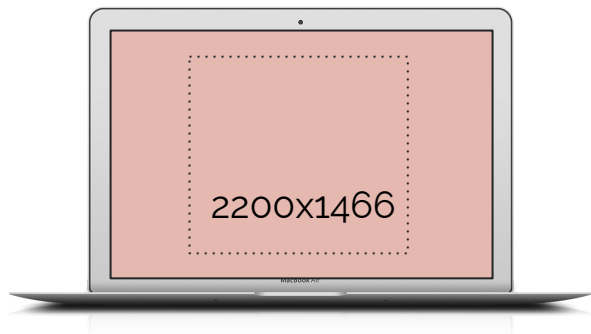

Parallax | BO BEDRE

BENJAMIN
MEDIABENJAMIN
CREATIVE

BO BEDRE

Specifications:

- Submit the given size in high resolution JPG, without logo or text
- The logo must be submitted as a separate PNG-file with transparent background
- Text can be applied optionally, between 1-3 lines, max. 50 characters per line.