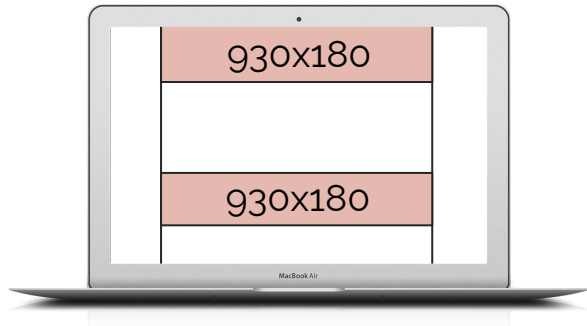

Mobile Interscroller

Specifications:

- JPG / PNG / GIF
- Max 200KB
- No animations

Important messages and logos must be placed **216 pixels** from the top and **445 pixels** from the bottom.

The bottom 445 pixels will only be visible to users with large screens (fx. Iphone 11 Pro Max)
Viewport: 600px.

Tablet banner

Desktop standard banner

Specifications:

- HTML5 banner
- JPG / PNG / GIF
- 3rd party tag
- Max 150 KB

Desktop mega banner

Specifications:

- HTML5 banner
- JPG / PNG / GIF
- 3rd party tag
- Max 150 KB

Wallpaper Size: 2560x1200
Standard banner Size: 930x180

Asset type:

Wallpaper is an Image (JPG, PNG), and
Standard banner comes as html5,
thirdparty tag or image.

Weights:

Wallpaper: Maximum 200 kb.
Standard banner: Maximum 150 kb

Desktop wallpaper | idenyt

Specifications:

Core Assets:

Wallpaper + Standard banner

Asset Specs (px):

Wallpaper Size: 2560x1200

Standard banner Size: 930x180

Asset type: