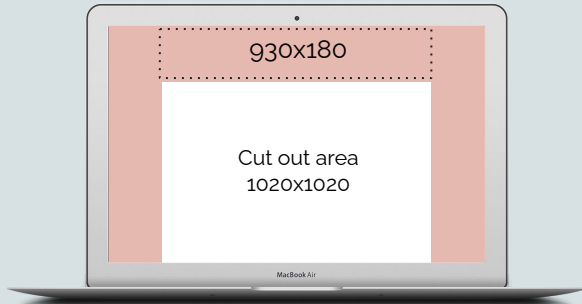

Wallpaper Size: 2560x1200
Standard banner Size: 930x180

Asset type:

Wallpaper is an Image (JPG, PNG), and
Standard banner comes as html5,
thirdparty tag or image.

Weights:

Wallpaper: Maximum 200 kb.
Standard banner: Maximum 150 kb

Desktop wallpaper | idenyt

Specifications:

Core Assets:

Wallpaper + Standard banner

Asset Specs (px):

Wallpaper Size: 2560x1200

Standard banner Size: 930x180

Asset type: